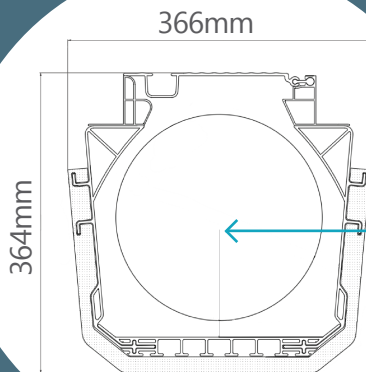

ROLLAWAY

COMPACT — for pools up to 8.0m in length —

NEW
RELEASE!

Suitable for pools up to **8mt** in length and **4.25mt** in width using the Sunline Solar Pool Cover Range.

Rollaway Compact

364MM x 366MM

Sizes available:

3.0m | 3.5m | 4.0m | 4.5m

MADE IN AUSTRALIA

- Suitable for small pools
- Compact and Lightweight
- Easy to install
- Anodised aluminium lid that sits flush to decking or paving
- Fitted with a 3 – 1 ratio easy wide gear box
- Ideal for limited space installation