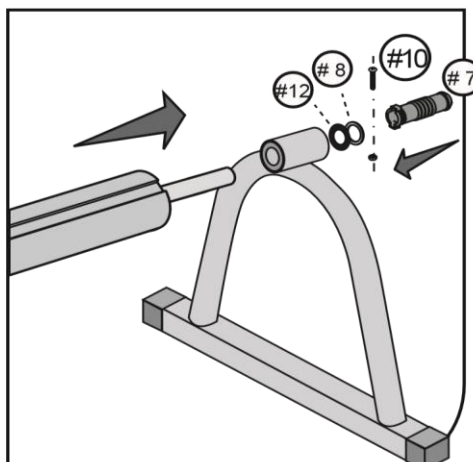

Deluxe Stainless Steel Above Ground Roller

INSTALLATION GUIDE

1

Ref	Qty
#1	1
#2	1
#3	1
#4	1
#5	1
#6	1
#7	1
#8	3
#9	6
#10	1
#11	1
#12	2
#13	8
#14	8
#15	8

2

*one piece tubes - only Tube A

3

4