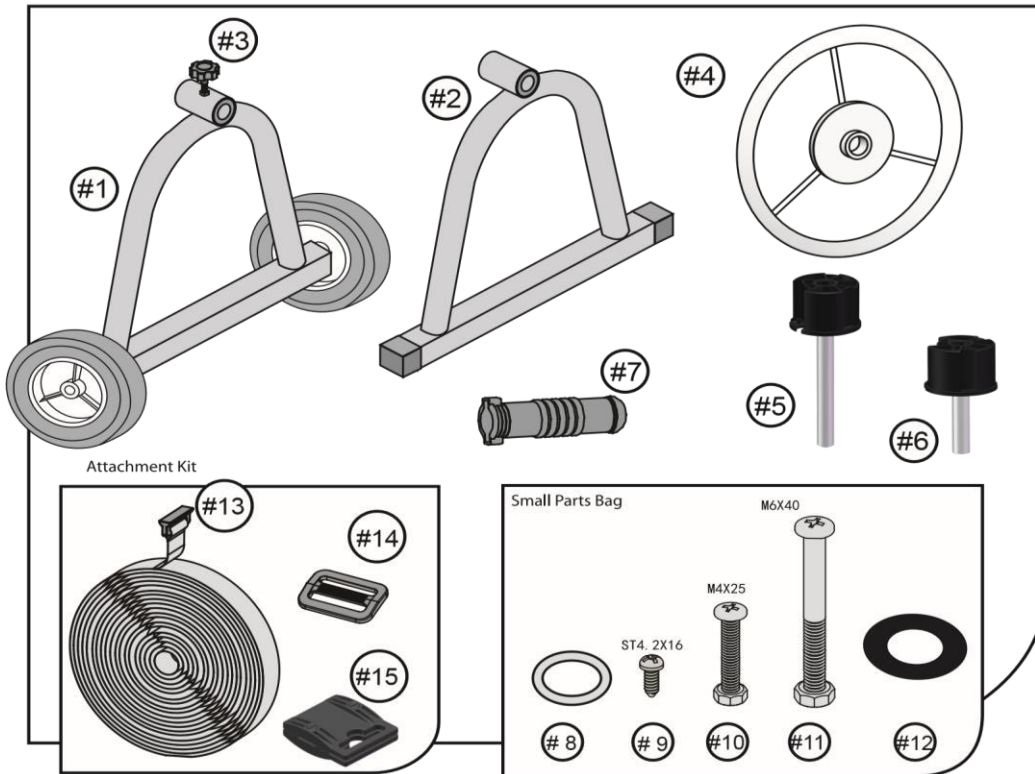

Deluxe Stainless Steel Above Ground Roller

INSTALLATION GUIDE

1

Ref	Qty
#1	1
#2	1
#3	1
#4	1
#5	1
#6	1
#7	1
#8	3
#9	6
#10	1
#11	1
#12	2
#13	8
#14	8
#15	8

2

*one piece tubes - only Tube A

3

4