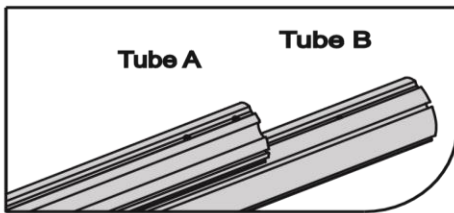

Deluxe Stainless Steel Above Ground Roller

INSTALLATION GUIDE

1

Ref	Qty
#1	1
#2	1
#3	1
#4	1
#5	1
#6	1
#7	1
#8	3
#9	6
#10	1
#11	1
#12	2
#13	8
#14	8
#15	8

2

*one piece tubes - only Tube A

3

4