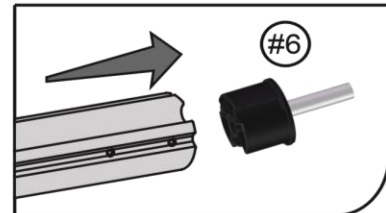

Deluxe Stainless Steel Above Ground Roller

INSTALLATION GUIDE

1

Ref	Qty
#1	1
#2	1
#3	1
#4	1
#5	1
#6	1
#7	1
#8	3
#9	6
#10	1
#11	1
#12	2
#13	8
#14	8
#15	8

2

*one piece tubes - only Tube A

3

4