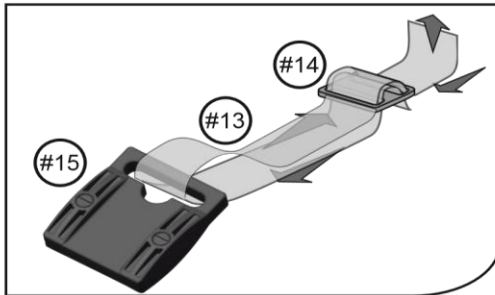

Deluxe Stainless Steel Above Ground Roller

INSTALLATION GUIDE

1

Ref	Qty
#1	1
#2	1
#3	1
#4	1
#5	1
#6	1
#7	1
#8	3
#9	6
#10	1
#11	1
#12	2
#13	8
#14	8
#15	8

2

*one piece tubes - only Tube A

3

4