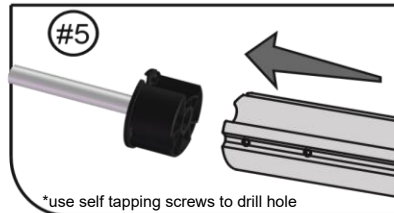

Deluxe Stainless Steel Above Ground Roller

INSTALLATION GUIDE

1

Ref	Qty
#1	1
#2	1
#3	1
#4	1
#5	1
#6	1
#7	1
#8	3
#9	6
#10	1
#11	1
#12	2
#13	8
#14	8
#15	8

2

*one piece tubes - only Tube A

3

4