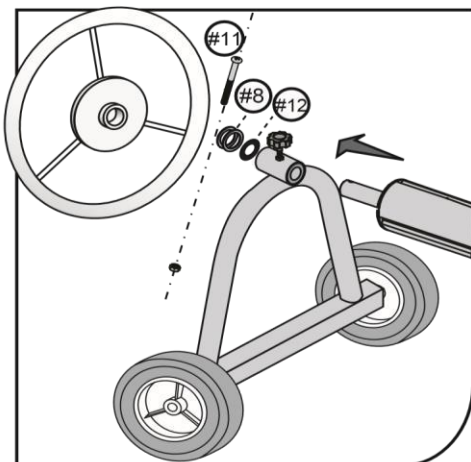

Deluxe Stainless Steel Above Ground Roller

INSTALLATION GUIDE

1

Ref	Qty
#1	1
#2	1
#3	1
#4	1
#5	1
#6	1
#7	1
#8	3
#9	6
#10	1
#11	1
#12	2
#13	8
#14	8
#15	8

2

*one piece tubes - only Tube A

3

4