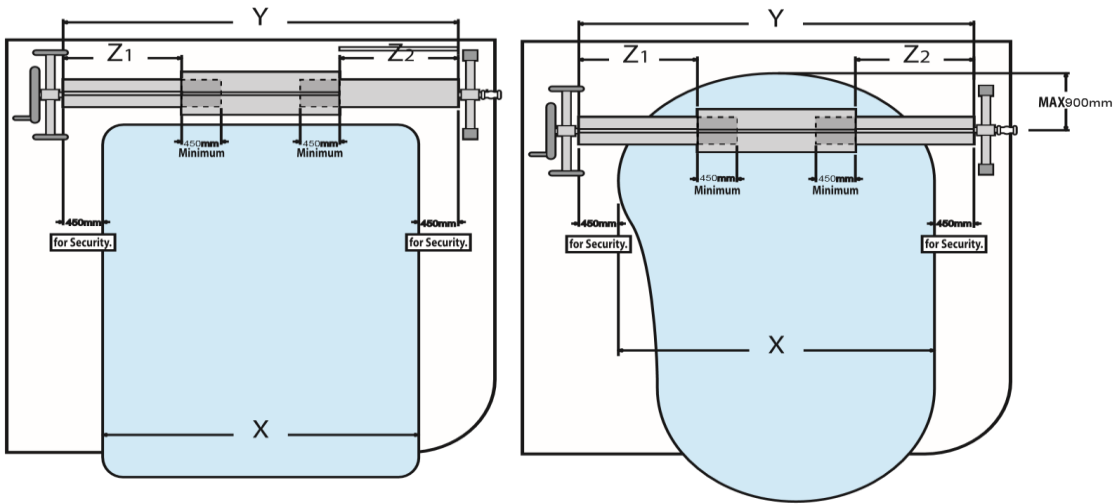

Deluxe Stainless Steel Above Ground Roller

INSTALLATION GUIDE

1

Ref	Qty
#1	1
#2	1
#3	1
#4	1
#5	1
#6	1
#7	1
#8	3
#9	6
#10	1
#11	1
#12	2
#13	8
#14	8
#15	8

2

*one piece tubes - only Tube A

3

4