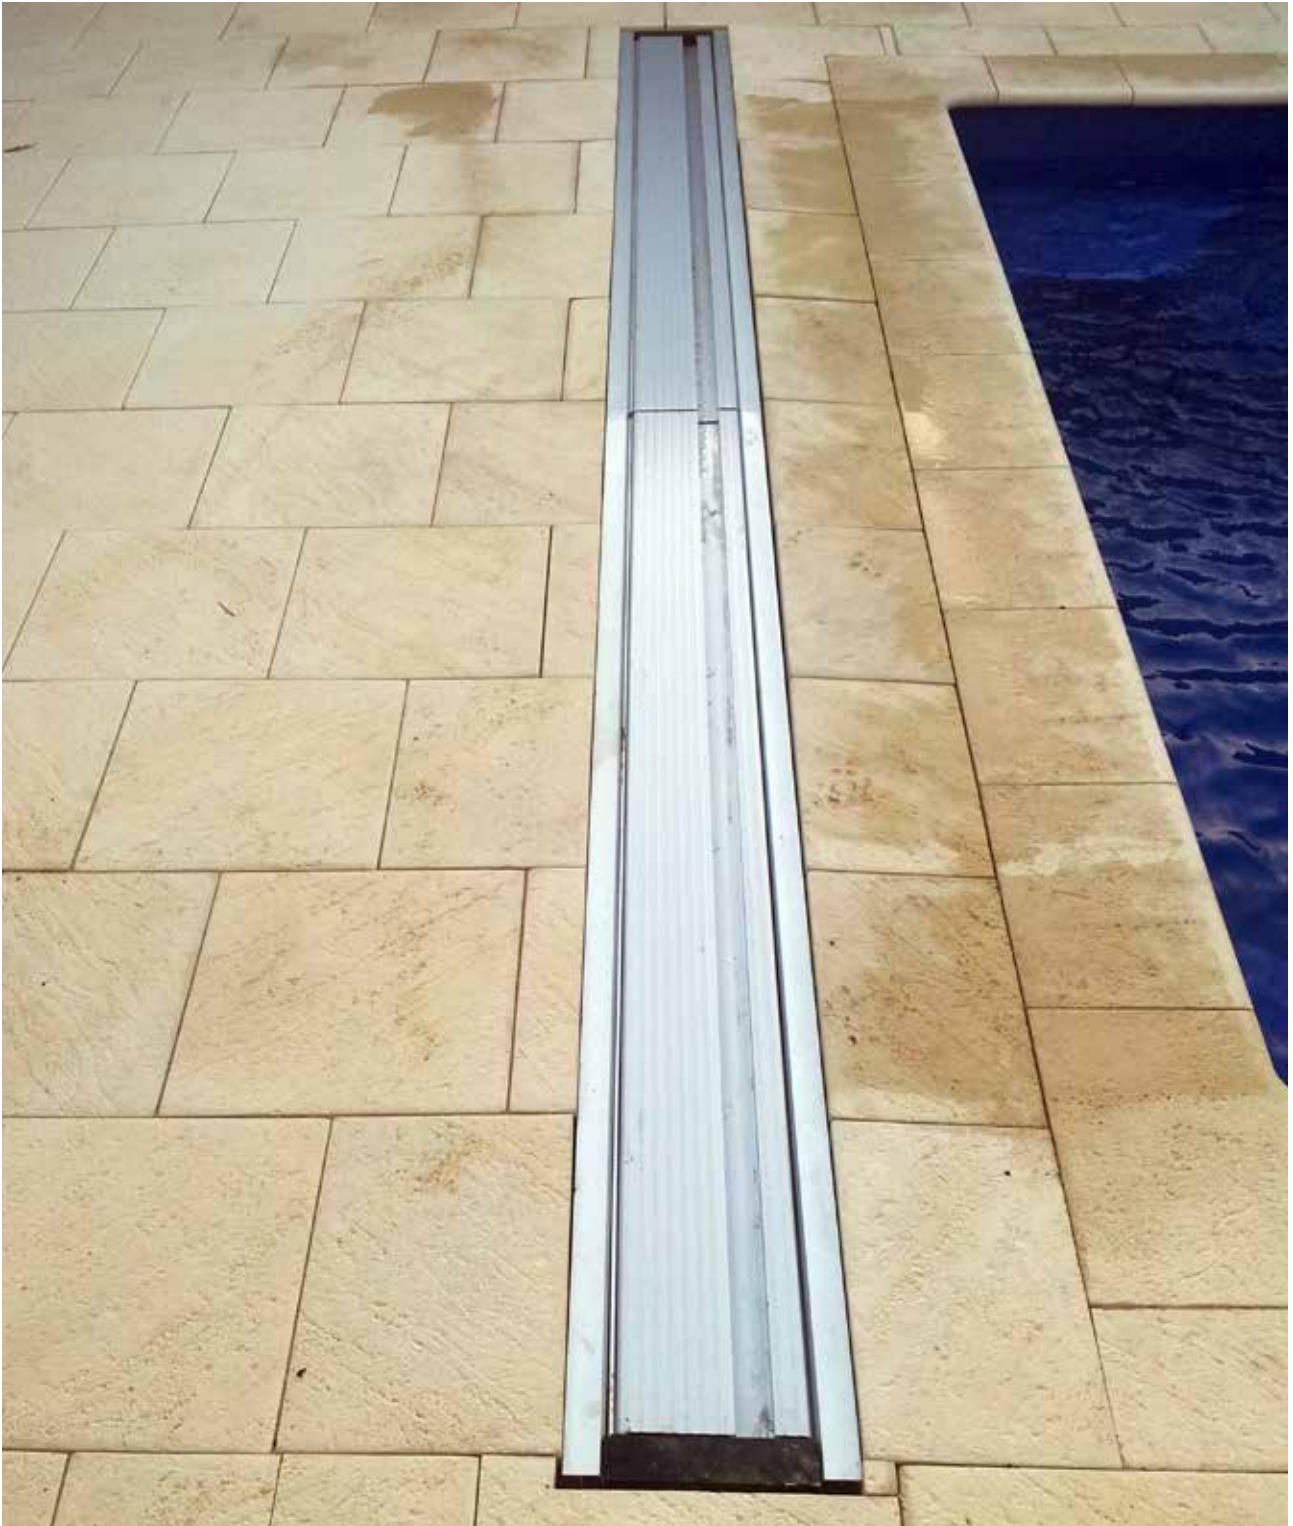

DID YOU KNOW?

Sunline also do other products such as

- Underground blanket boxes
- Pool blankets
- Pool lights

Contact us now to find out more