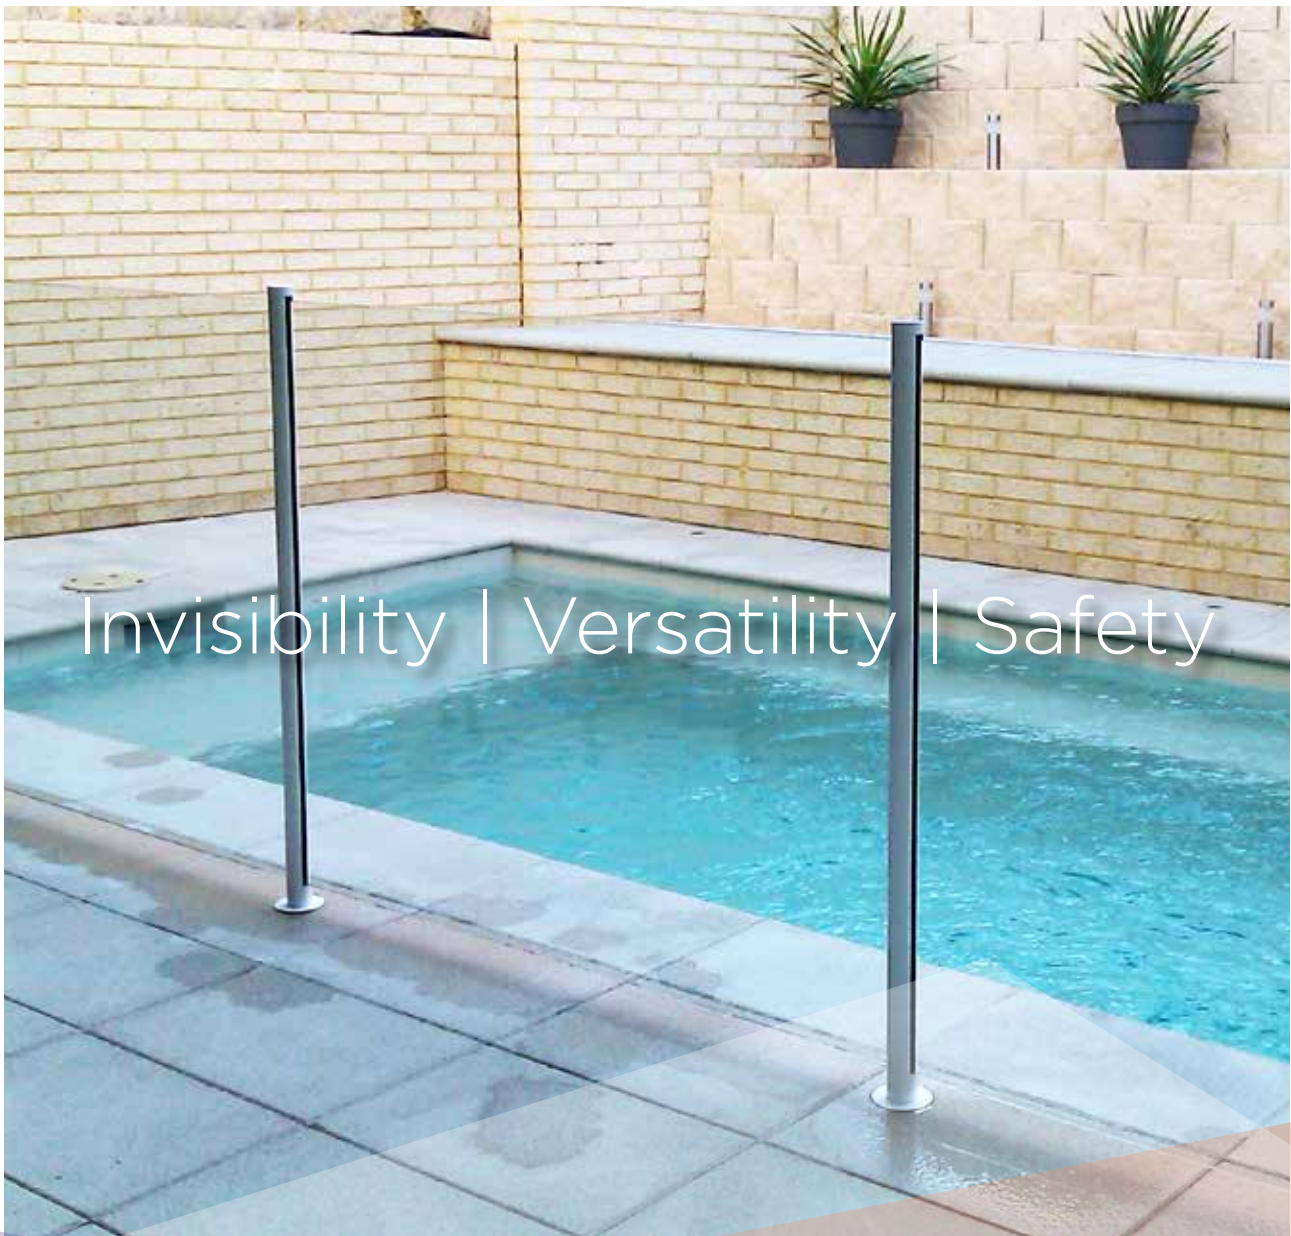

SEMI - FRAMELESS FENCING

Semi frameless fencing is a easy cost effective solution to enclose the boundry of your pool or spa. 10mm glass ensures the stability of your fence and gives you a great look with no top or bottom railing.

- 10mm thick x 1200mm high toughened glass
- Glass gate 800mm wide x 8mm thick fitted with self closing child proof latch
- Semi frameless glass fence installed with round or square 50mm aluminium posts
- Posts can be powder coated to the colour of your choice
- All glass stamped with Australian Approval number AS2208T / Grade A
- Posts core drilled into surface for a neat finish