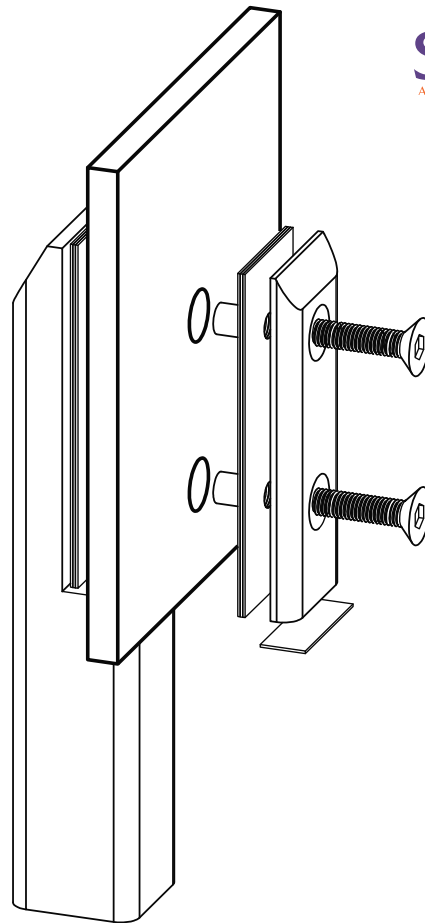

EXCEPTIONAL SPIGOTS

The Sunline Stainless steel and aluminium spigots are designed with a bolting placement system, that enables a pre-drilled piece of glass to be bolted securely in place.

SUPERIOR GROUT

Using only the best money can buy, Sunline uses this industrial grade grout so your fence is as rigid as the day it's installed.

AUSTRALIAN STANDARD

All Glass individually stamped with Australian Approval number AS2208T/Grade A