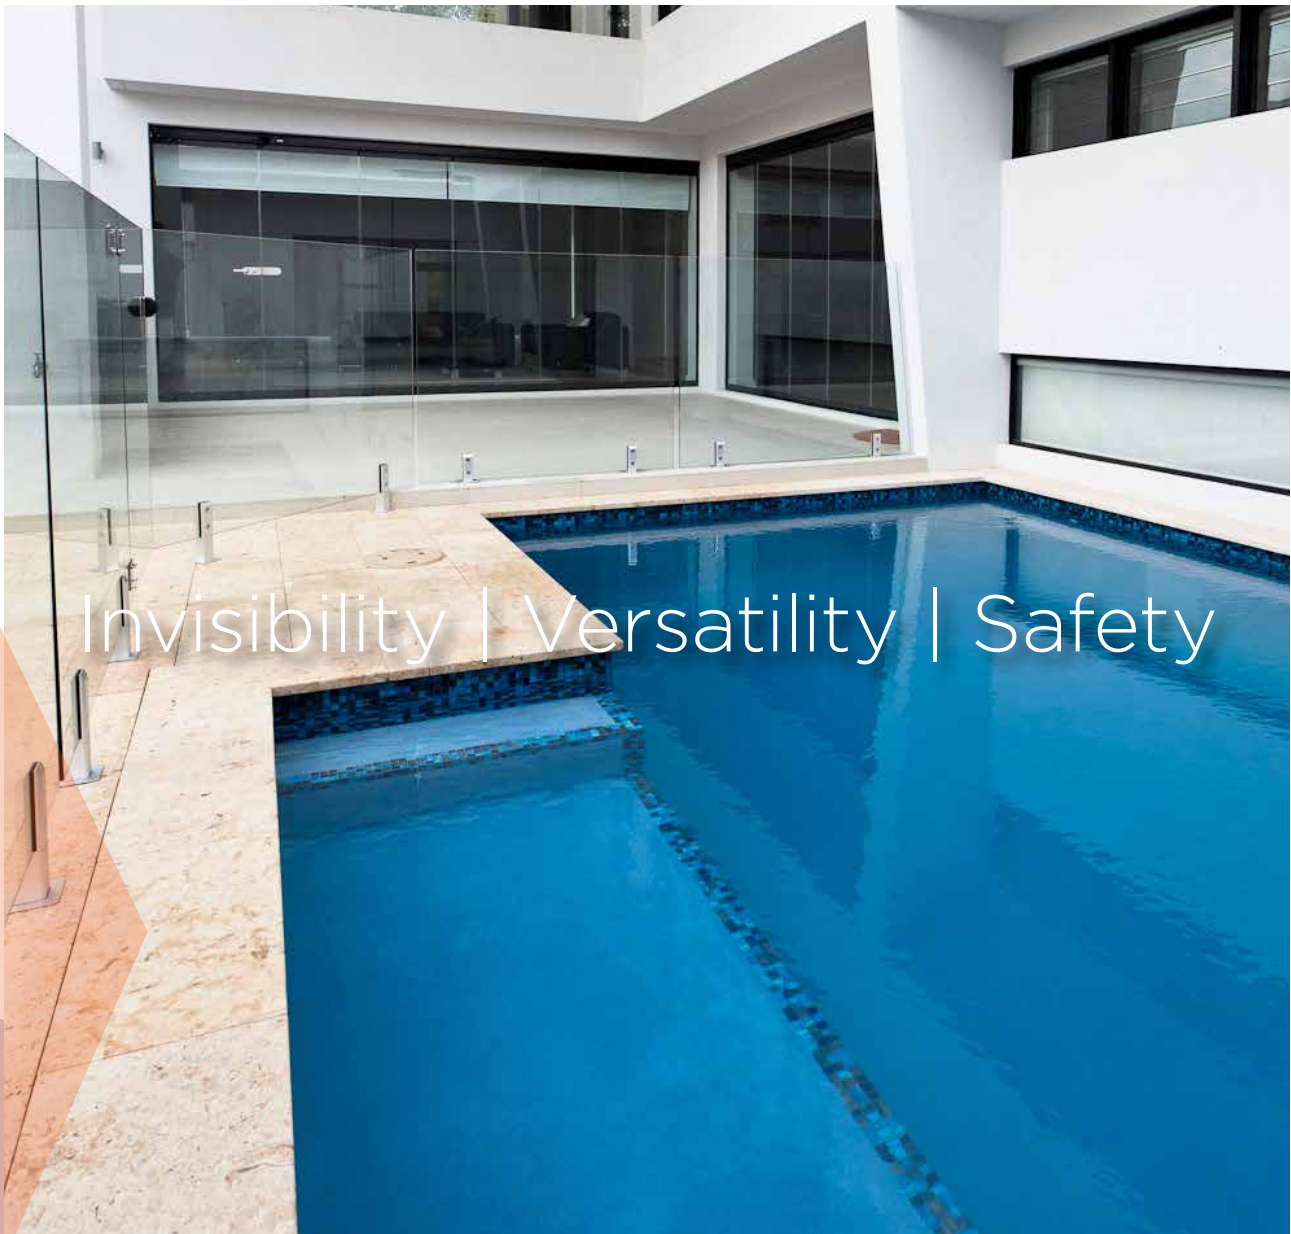

# FRAMELESS FENCING

12mm fully frameless glass fencing is the ultimate for your backyard, providing a clear view to your swimming pool or entertainment area. Most importantly, frameless fencing provides greater security for your family and friends.

# SEMI - FRAMELESS FENCING

Semi frameless fencing is a easy cost effective solution to enclose the boundry of your pool or spa. 10mm glass ensures the stability of your fence and gives you a great look with no top or bottom railing.